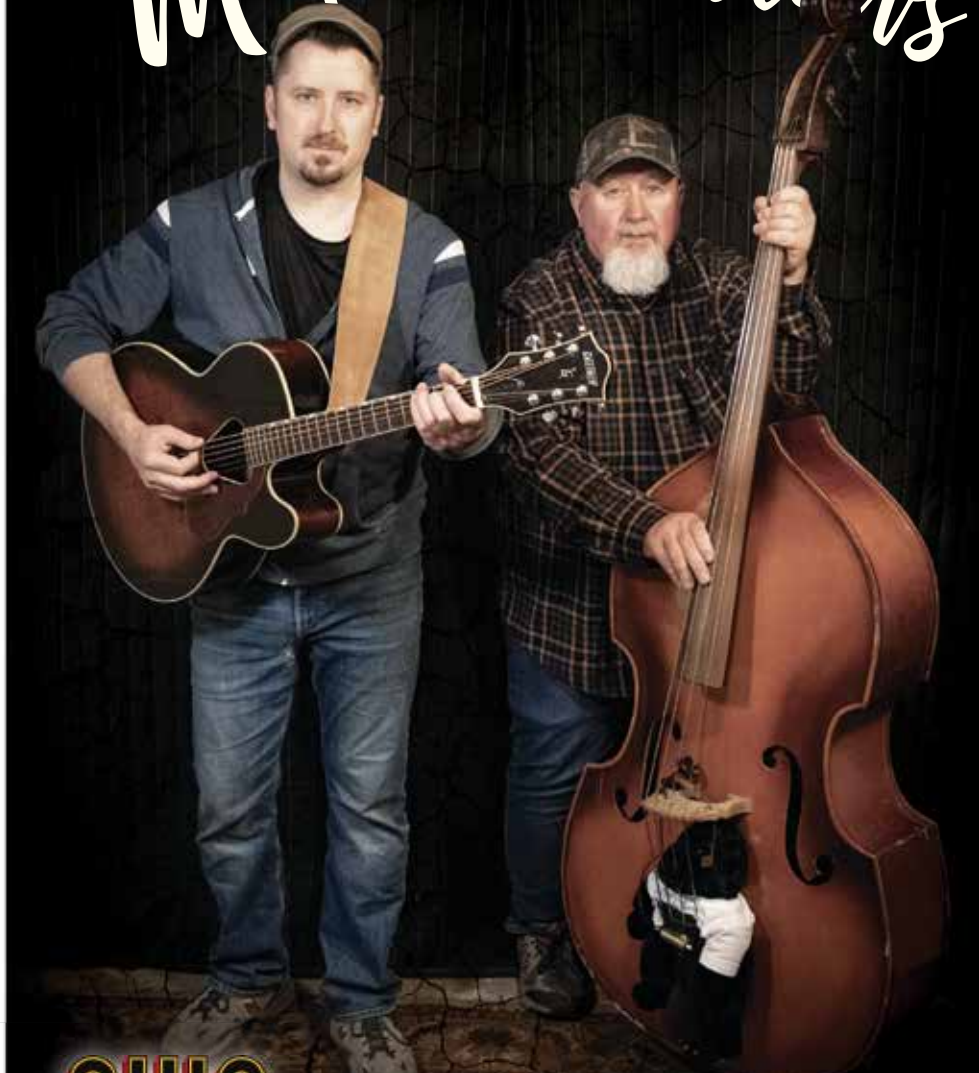

Christian McFee

GRAPHIC DESIGN PORTFOLIO

APRIL 12, 2022

Rock Poster

(2009) - 11x17"

Digital Illustration - Adobe Illustrator

I love the simple look and feel of the old Hanna Barbara Cartoons!
Imagine this character, as one of them. This was based off of a
real show that took place in Cleveland.

Christian McFee & Tim Burrows

Ohio Brewing Company
2250 Front Street
Cuyahoga Falls, OH 44221
www.ohiobrewing.com

WEDNESDAY
MARCH 17TH
7-10PM

www.ChristianMcFee.com

Rock Poster

(2021) - 11x17"

Adobe Lightroom, Photoshop & Illustrator

This was a promotional poster for my band. I staged and Lit the room, Edited the digital photo, and created the layout.

- Branding
- Photography
- Digital Illustration
- Old-School Screenprinted Feel

Business Card Design

Self Promo (2021)

Adobe Lightroom, Photoshop & Illustrator

For business cards, I created a retro design with a screenprinted feel. I shot the photo, and simplified it to 1-color. Doing the same for the guitar in the background, I rotated it, giving it a drip paint look, while creating "soundwaves".